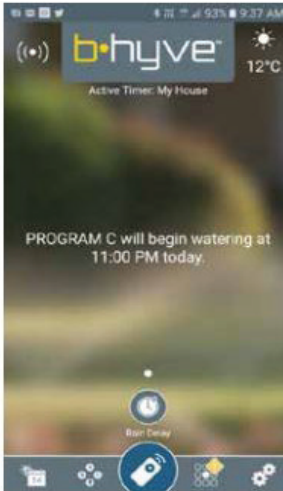

MODELS	CODE
Orbit 6 Station B-hyve Wifi Indoor / Outdoor Irrigation Controller	96046
Orbit 12 Station B-hyve Wifi Indoor / Outdoor Irrigation Controller	96050

Note: For use in cold water irrigation systems only, for all other applications please consult HR Products
Images are a guide only and may not represent final product

PRODUCT SPECIFICATION

CONTROLLERS

ORBIT B-HYVE SMART WI-FI IRRIGATION CONTROLLER

SCREENSHOTS OF THE B-HYVE APPLICATION

Home screen: Current temperature and next watering

Calendar: Watering days for the next month

Smart watering: Set per zone to save water

Manual water: Added photo and time left to irrigate

Result of irrigation showing: Starting moisture level, irrigation, rainfall, evaporation equalling net moisture in root zone