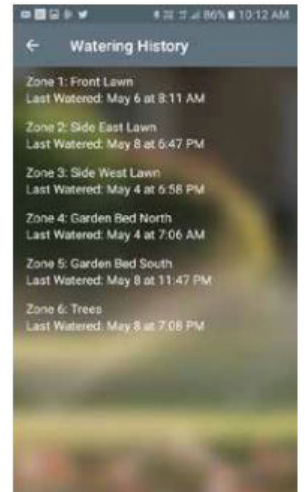

PRODUCT SPECIFICATION

CONTROLLERS

ORBIT B-HYVE SMART WI-FI IRRIGATION CONTROLLER

SCREENSHOTS OF THE B-HYVE APPLICATION

Home screen: Current temperature and next watering

Calendar: Watering days for the next month

Smart watering: Set per zone to save water

Manual water: Added photo and time left to irrigate

Result of irrigation showing: Starting moisture level, irrigation, rainfall, evaporation equalling net moisture in root zone