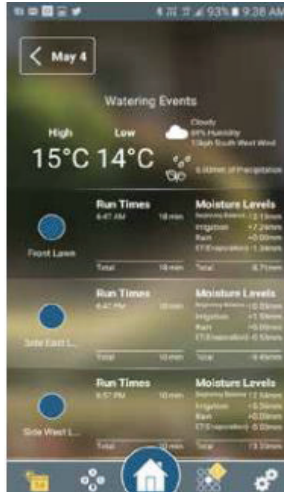

PRODUCT SPECIFICATION

CONTROLLERS

ORBIT B-HYVE SMART WI-FI IRRIGATION CONTROLLER

SCREENSHOTS OF THE B-HYVE APPLICATION

Home screen: Current temperature and next watering

Calendar: Watering days for the next month

Smart watering: Set per zone to save water

Manual water: Added photo and time left to irrigate

Result of irrigation showing: Starting moisture level, irrigation, rainfall, evaporation equalling net moisture in root zone