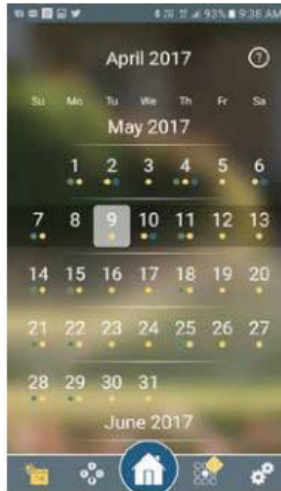

PRODUCT SPECIFICATION

CONTROLLERS

ORBIT B-HYVE SMART WI-FI IRRIGATION CONTROLLER

SCREENSHOTS OF THE B-HYVE APPLICATION

Home screen: Current temperature and next watering

Calendar: Watering days for the next month

Smart watering: Set per zone to save water

Manual water: Added photo and time left to irrigate

Result of irrigation showing: Starting moisture level, irrigation, rainfall, evaporation equalling net moisture in root zone