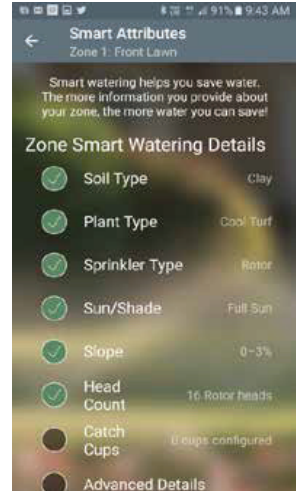

PRODUCT SPECIFICATION

CONTROLLERS

ORBIT B-HYVE SMART WI-FI IRRIGATION CONTROLLER

SCREENSHOTS OF THE B-HYVE APPLICATION

Home screen: Current temperature and next watering

Calendar: Watering days for the next month

Smart watering: Set per zone to save water

Manual water: Added photo and time left to irrigate

Result of irrigation showing: Starting moisture level, irrigation, rainfall, evaporation equalling net moisture in root zone