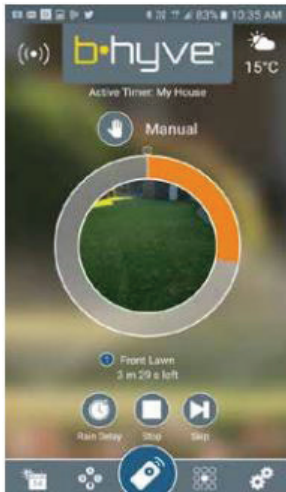

PRODUCT SPECIFICATION

CONTROLLERS

ORBIT B-HYVE SMART WI-FI IRRIGATION CONTROLLER

SCREENSHOTS OF THE B-HYVE APPLICATION

Home screen: Current temperature and next watering

Calendar: Watering days for the next month

Smart watering: Set per zone to save water

Manual water: Added photo and time left to irrigate

Result of irrigation showing: Starting moisture level, irrigation, rainfall, evaporation equalling net moisture in root zone