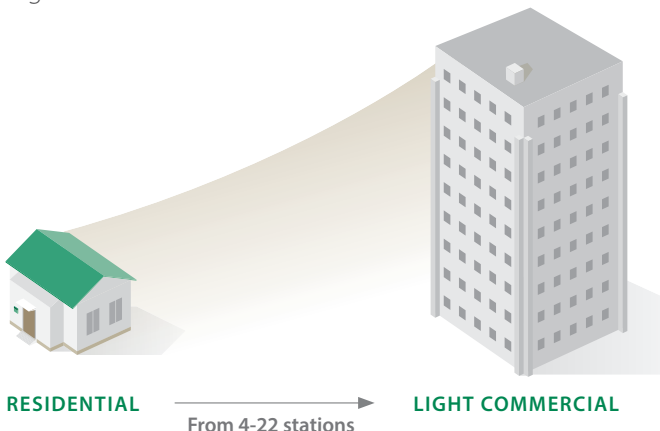

NEW LOOK, SAME SIMPLICITY AND NOW WIFI COMPATIBLE

With simple-to-read text and a bright LCD display, the ESP-Me is easy on the eyes.

And now it's WiFi Compatible so you can operate an irrigation system from anywhere in the world using a smart device.

MORE STATIONS. MORE SITES. MORE SAVINGS.

With 4- to 22-station scalability, the Rain Bird® ESP-Me WiFi Compatible can help you serve a wide range of customers, from residential to light commercial.

The ESP-Me WiFi Compatible Controller is EPA WaterSense® Certified, when installed with a LNK WiFi Module and a WR2 Wireless Rain Sensor.